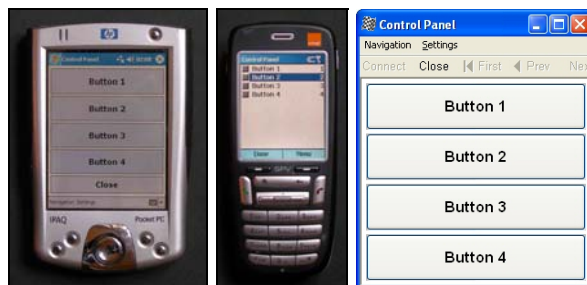

Features

- Four SPCO switching relays.
- Pulse output or latching output.
- FCC / CE /certified Class Bluetooth V2.0 radio, 100m range, integral antenna.
- PIN code security.
- Powered by 12V DC.

Figure 2 – Bluetooth Remote Controller (Case not shown; appearance may vary)

Device Compatibility

BlueControl is compatible with Windows PCs, Pocket PCs and Microsoft Windows Mobile cellphones.

All devices must be equipped with a Bluetooth radio. If it is a Class II radio with 10m range, the operating range may be limited by that device.

Figure 3 – Remote device main screens (Pocket PC, Windows Mobile, Windows)

Figure 4 – Remote device settings screens (Pocket PC, Windows Mobile, Windows)

Applications

- Lighting control
- Access control
- Power control